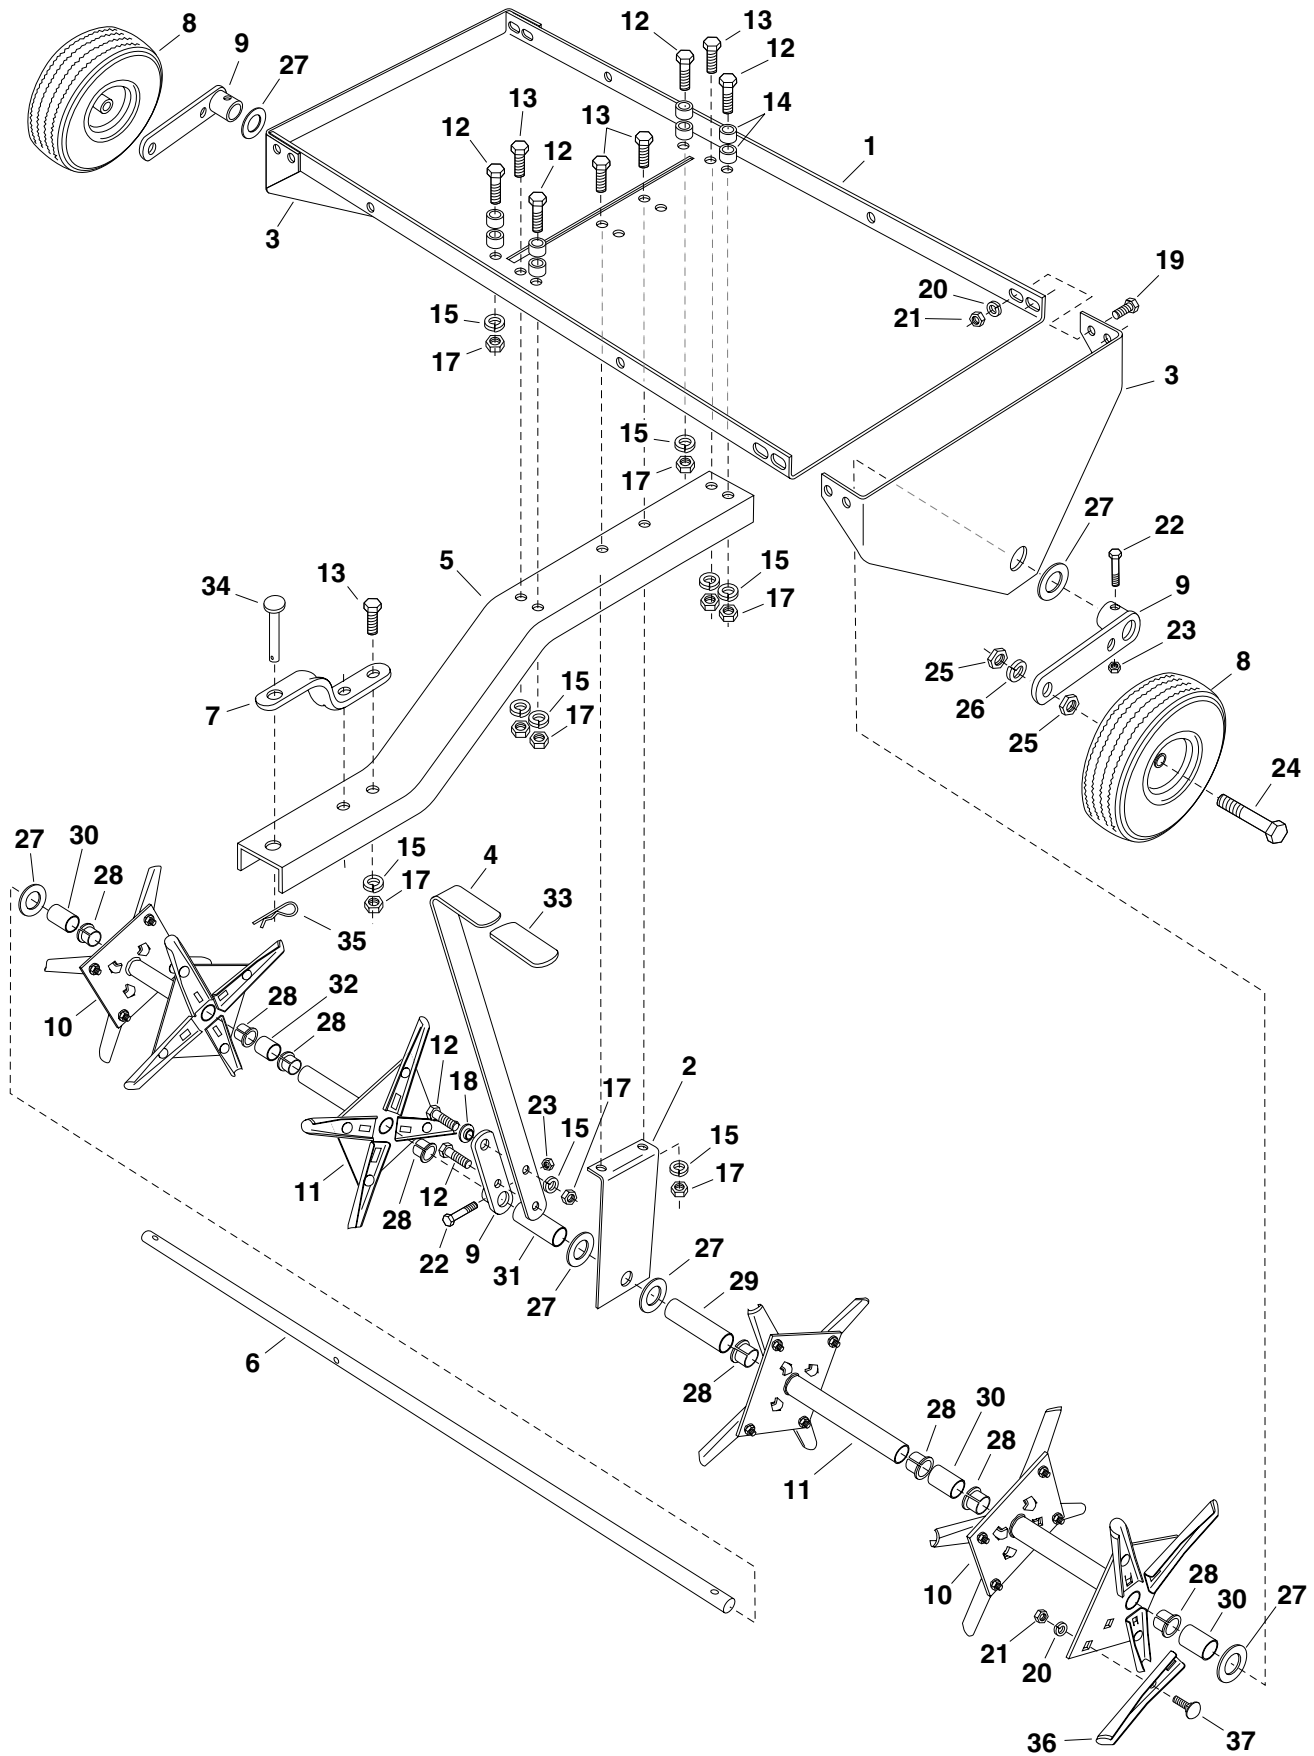

REPAIR PARTS FOR 40" PLUG AERATOR MODEL 45-0298

REPAIR PARTS FOR 40" PLUG AERATOR MODEL 45-0298

REF. NO.	PART NO.	QTY. 40"	DESCRIPTION	REF. NO.	PART NO.	QTY. 40"	DESCRIPTION
1	24618	1	Tray	23	43013	3	Hex Lock Nut, 1/4-20 Thd.
2	24623	1	Middle Brace	24	47058	2	Hex Bolt, 1/2-13 x 4" Long
3	24619	2	End Plate	25	43019	4	Hex Jam Nut, 1/2-13 Thd.
4	24624	1	Lift Handle	26	43353	2	Lock Washer, 1/2"
5	24103	1	Tongue	27	43009	8	Flat Washer, 3/4"
6	24622	1	Shaft	28	741-0439A	8	Split Bearing, 3/4"
7	23687	1	Hitch Bracket	29	45151	1	Spacer, 3.70" Long
8	47052	2	Wheel	30	44494	3	Spacer, 1.33" Long
9	63931	3	Wheel Bracket Assembly	31	44474	1	Spacer, 2.38" Long
10	63929	2	Spool Assembly (Double)	32	44500	1	Spacer, 1.00" Long
11	63930	2	Spool Assembly (Single)	33	47707	1	Grip
12	43087	6	Hex Bolt, 3/8-16 x 1-1/4" Long	34	47623	1	Hitch Pin, 3/8" Flat Head
13	43001	6	Hex Bolt, 3/8-16 x 1" Long	35	43343	1	Hair Cotter Pin, 1/8"
14	23625	8	Spacer, 1/4" Long	36	24924	24	Knife, Aerator
15	43003	12	Lock Washer, 3/8"	37	43080	24	Carriage Bolt, 5/16-18 x 3/4"
17	43082	12	Hex Lock Nut, 3/8-16 Thd.		48308	1	Owners Manual
18	44685	1	Spacer, Shoulder				
19	43182	8	Hex Bolt, 5/16-18 x 3/4" Long				
20	43086	32	Lock Washer, 5/16"				
21	43064	32	Hex Lock Nut, 5/16-18 Thd.				
22	43648	3	Hex Bolt, 1/4-20 x 1-1/2" Long				