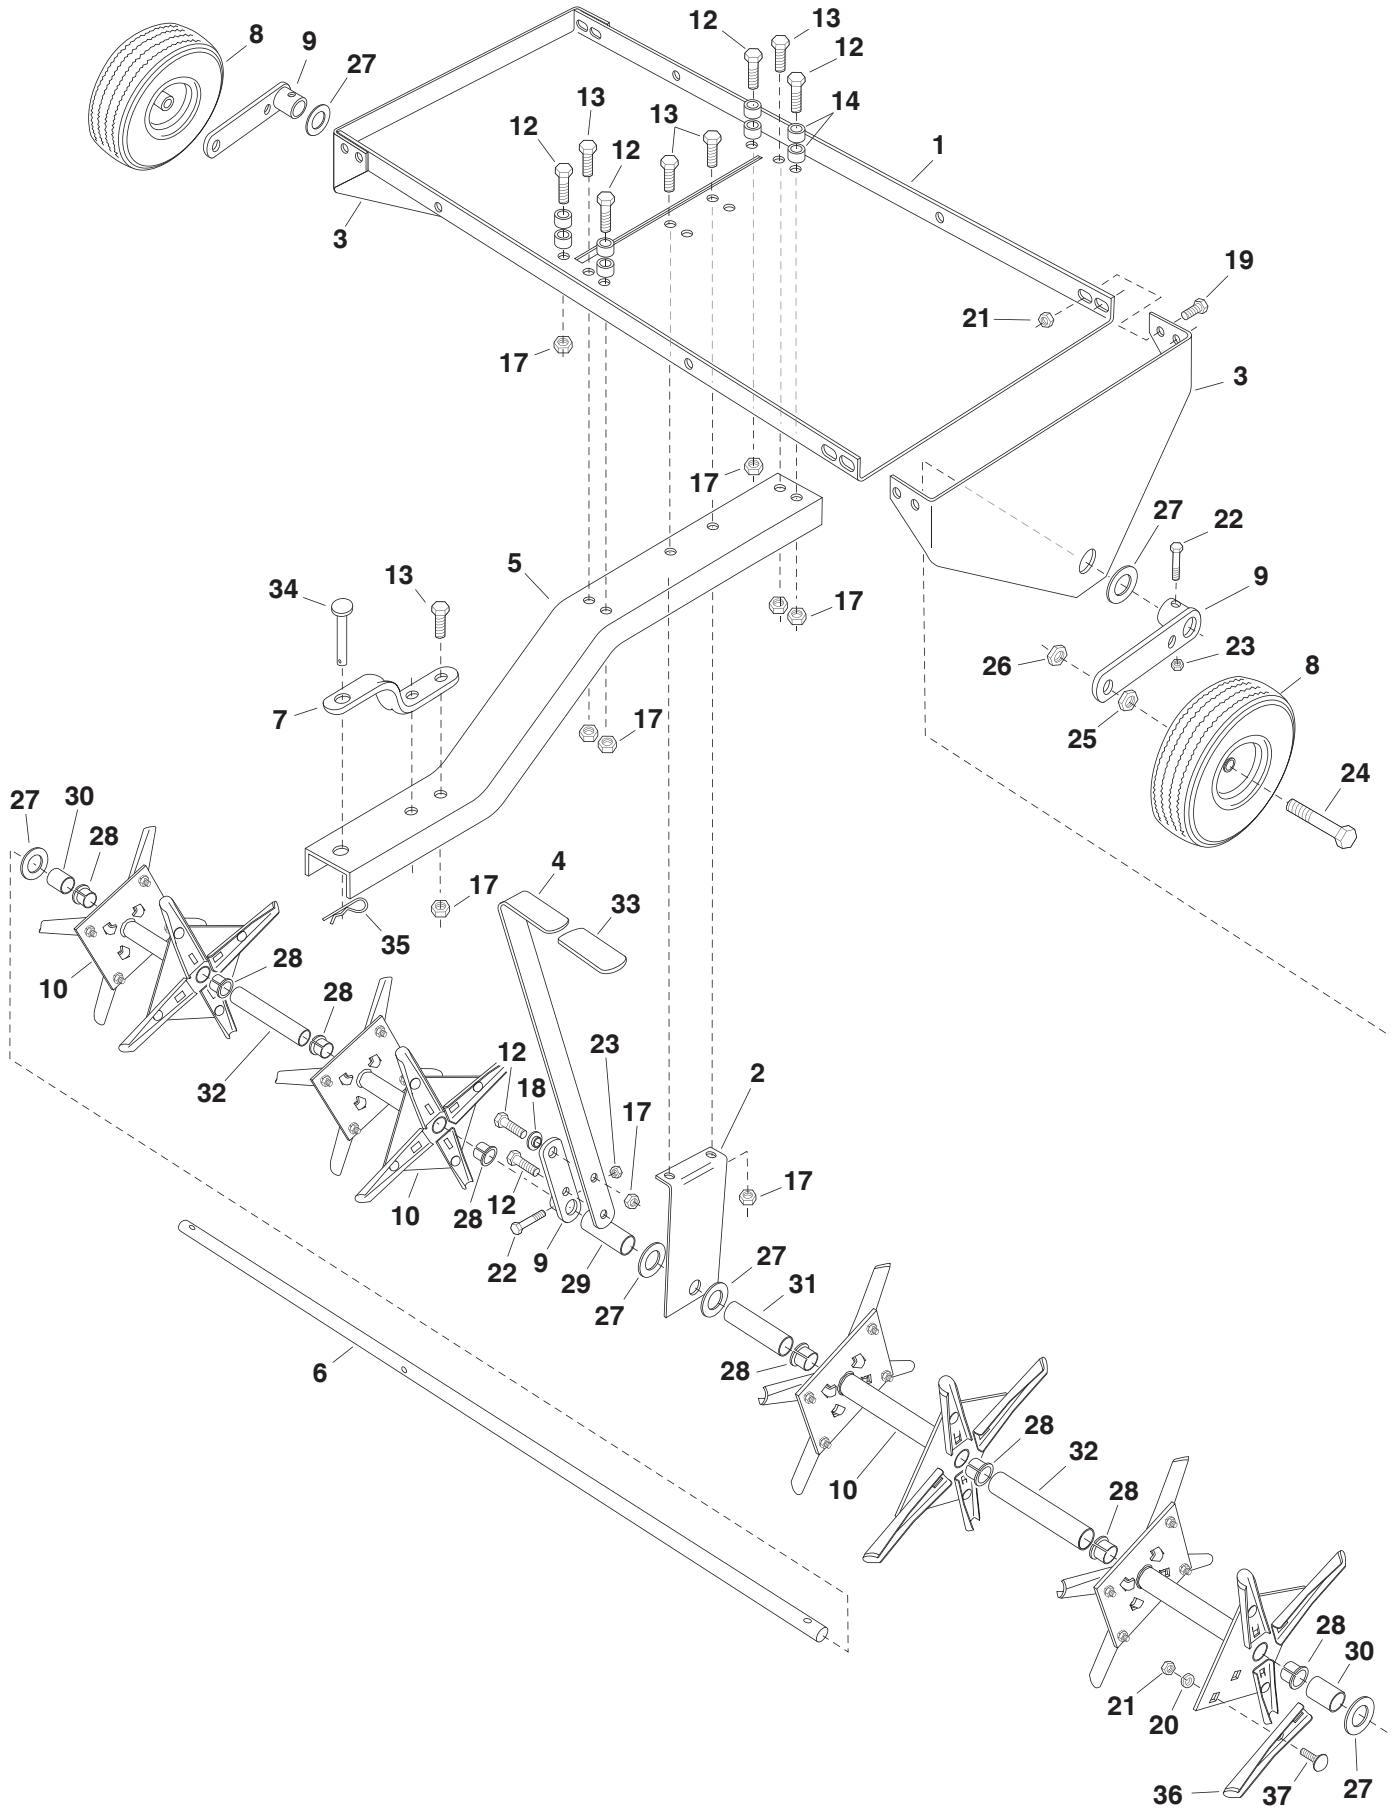

# REPAIR PARTS FOR 48" PLUG AERATOR MODEL 45-0299

# REPAIR PARTS FOR 48" PLUG AERATOR MODEL 45-0299

REF. NO.	PART NO.	QTY.	DESCRIPTION	REF. NO.	PART NO.	QTY.	DESCRIPTION
1	24625	1	Tray (48")	23	47189	3	Nylock Nut, 1/4-20 Thd.
2	24623	1	Middle Brace	24	46526	2	Hex Bolt, 1/2-13 x 3-1/2" Long
3	24619	2	End Plate	25	43019	2	Hex Jam Nut, 1/2-13 Thd.
4	24624	1	Lift Handle	26	48115	2	Nylock Jam Nut, 1/2" Thd.
5	24103	1	Tongue	27	43009	8	Flat Washer, 3/4"
6	24626	1	Shaft (48")	28	741-0439A	8	Split Bearing, 3/4"
7	23687	1	Hitch Bracket	29	44474	1	Spacer, 2.38" Long
8	46503	2	Wheel	30	44500	2	Spacer, 1.00" Long
9	63931	3	Wheel Bracket Assembly	31	46537	1	Spacer, 3.90" Long
10	63929	4	Spool Assembly (Double)	32	47675	2	Spacer, 5.29" Long
12	43087	6	Hex Bolt, 3/8-16 x 1-1/4" Long	33	47707	1	Grip
13	43001	6	Hex Bolt, 3/8-16 x 1" Long	34	47623	1	Hitch Pin, 3/8" Flat Head
14	23625	8	Spacer, 1/4" Long	35	43343	1	Hair Cotter Pin, 1/8"
17	HA21362	12	Nylock Nut, 3/8-16 Thd.	36	24924	32	Knife, Aerator
18	44685	1	Spacer, Shoulder	37	43080	32	Carriage Bolt, 5/16-18 x 3/4"
19	43182	8	Hex Bolt, 5/16-18 x 3/4" Long		48309	1	Owners Manual
20	43086	32	Lock Washer, 5/16"				
21	47810	40	Nylock Nut, 5/16-18 Thd.				
22	1509-69	3	Hex Bolt, 1/4-20 x 1-3/4" Long				