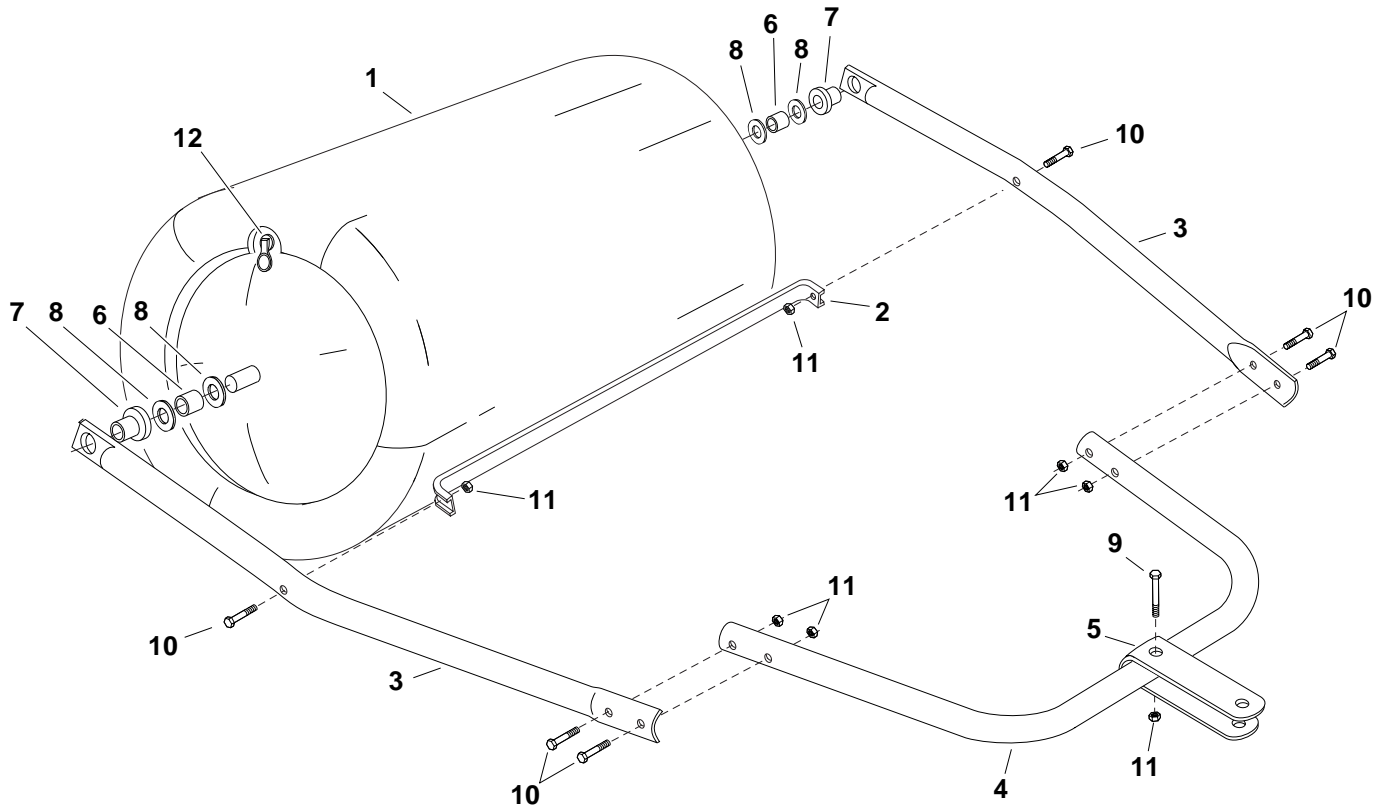

REPAIR PARTS FOR MODEL 45-0267 - POLY LAWN ROLLER

Ref. No.	Part No.	Qty.	Description	Ref. No.	Part No.	Qty.	Description
1	46844	1	Lawn Roller Ass'y	7	44798	2	Nylon Flange Bearing
2	24222	1	Scraper Bar	8	43009	4	Washer, 1.59" x 25/32"
3	46841	2	Side Tube	9	43224	1	Hex Bolt, 5/16-18 x 2-1/4"
4	46842	1	Handle Tube	10	43084	6	Hex Bolt, 5/16-18 x 1-3/4"
5	24221	1	Tow Hitch Bracket (Clevis)	11	43064	7	Hex Lock Nut, 5/16-18
6	46838	2	Spacer Tube	12	43709	1	Plug, Lawn Roller