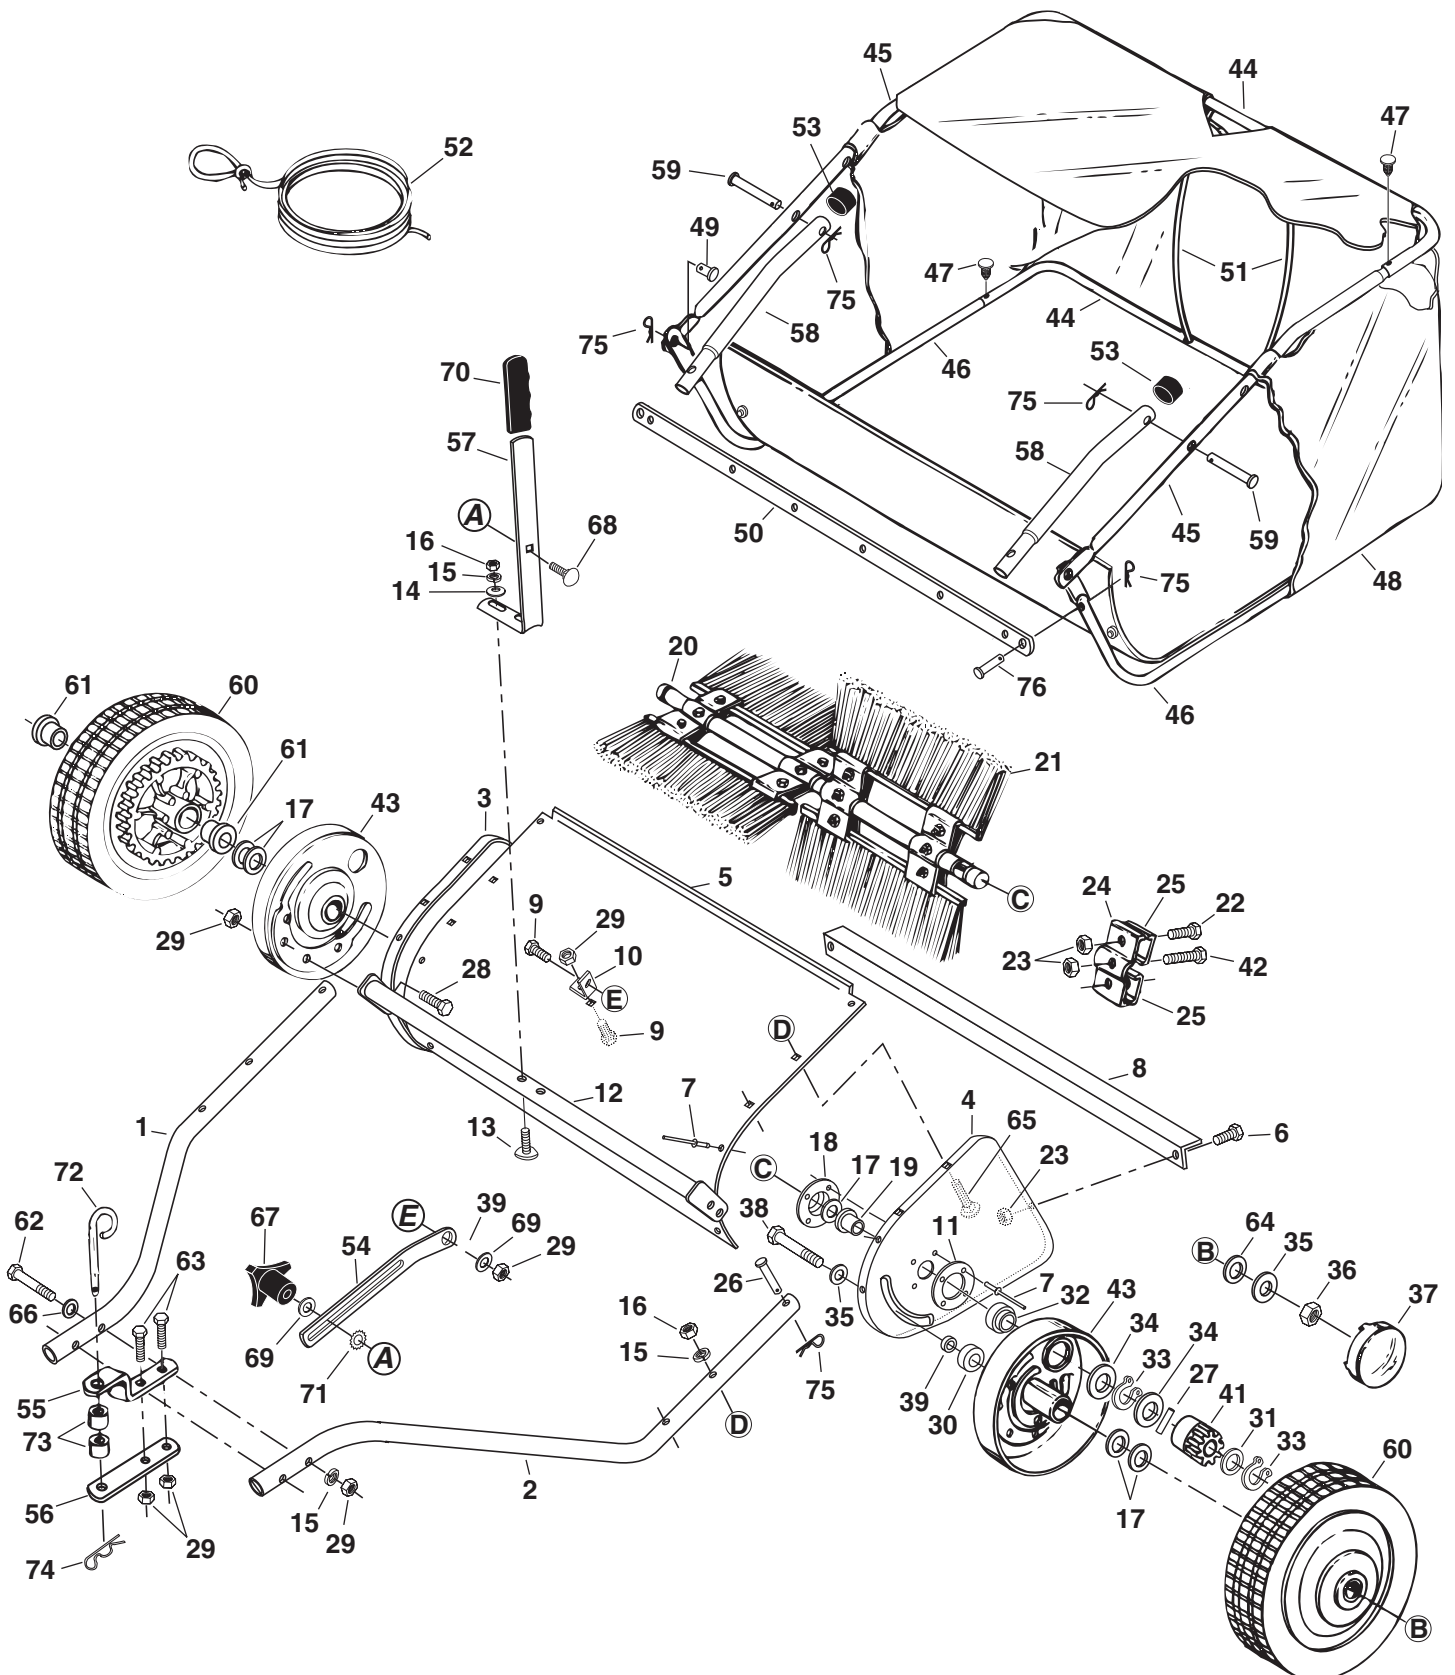

## REPAIR PARTS FOR MODEL 45-0331 38" LAWSWEEPER

Ref. No.	Part No.	Qty.	Description	Ref. No.	Part No.	Qty.	Description
1	48618	1	Hitch Tube, R.H.	40	43886	1	Gear, Pinion R.H. (not shown)
2	48619	1	Hitch Tube, L.H.	41	43885	1	Gear, Pinion L.H.
3	24950	1	End Plate, R.H.	42	43661	4	Bolt, Hex 1/4-20 x 1" Lg.
4	24951	1	End Plate, L.H.	43	64578	2	Ass'y, Dust Cover
5	24971	1	Wrapper	44	48469	2	Tube, Hopper Frame (Rear)
6	43175	2	Bolt, Hex 1/4-20 x 1/2" Lg.	45	48466	2	Tube, Upper Hopper Frame (Front)
7	C-9M5732	14	Rivet, Pop	46	48727	2	Tube, Lower Hopper Frame (Front)
8	23854	1	Brace, Rear Support	47	48402	4	Plastic Plug
9	43182	2	Bolt, Hex 5/16-18 x 3/4"	48	48403	1	Hopper Bag
10	23826	1	Bracket, Angle	49	48366	2	Clevis Pin, 3/8" x 1/2"
11	23336	2	Washer, Special	50	23352	1	Strap, Bag Frame
12	64546	1	Height Adjustment Tube Assembly	51	43926	2	Rod, Hopper Support
13	44947	2	Bolt, Cvd. Hd. 5/16-18 x 1-5/8" Lg.	52	43737	1	Hopper Rope
14	44695	2	Washer, Bowed 1" x .32" x .06"	53	44481	2	Cap, Vinyl
15	43086	8	Lock Washer, 5/16"	54	24979	1	Strap, Height Adjustment
16	43083	6	Nut, Hex 5/16-18 Thread	55	23687	1	Bracket, Hitch
17	R19212113	6	Washer, 5/8" SAE	56	24192	1	Bracket, Hitch (Straight)
18	1629-56	2	Retainer, Dust Cover	57	23850	1	Handle, Height Adjustment
19	44910	2	Bushing, Brush Shaft	58	49130	2	Tube, Bag Arm
20	24085	1	Brush Shaft	59	43513	2	Pin, Clevis 3/8" x 3"
21	43905	4	Brush	60	44930	2	Wheel & Tire Ass'y. (with bearings)
22	43012	8	Bolt, Hex 1/4-20 x 3/4" Lg.	61	741-0249	4	Wheel Bearing
23	43013	14	Nut, Hex Lock 1/4-20 Thread	62	44179	2	Bolt, Hex 5/16-18 x 2-1/2" Lg.
24	23580	4	Retainer, Brush (Double)	63	44180	2	Bolt, Hex 5/16-18 x 2" Lg.
25	23581	8	Retainer, Brush (Single)	64	44125	2	Washer, .625 x 1.0 x .03
26	46867	2	Clevis Pin, 1/4" x 1-3/4" Lg.	65	43681	4	Bolt, Carriage 5/16-18 x 1-1/2"
27	47046	2	Dowel Pin (Drive)	66	R19111116	2	Washer, Flat (5/16) 11/32" x 11/16"
28	44692	4	Bolt, Hex 5/16-18 x 1/2" Lg.	67	43720	1	Knob, Wing 5/16-18 Thread
29	43064	10	Nut, Hex Lock 5/16-18 Thread	68	43080	1	Bolt, Carriage 5/16-18 x 3/4" Lg.
30	48702	2	Spacer, .39 I.D". x 1-1/4" O.D. x .6"	69	43081	2	Washer, Flat 5/16" Std. Wrt.
31	44006	2	Washer, Flat .849" x .598" x .025"	70	43943	1	Grip, Height Adjust
32	46219	2	Spacer, .78 I.D". x 1-1/4" O.D. x .5"	71	44732	1	Washer, Tooth Lock 5/16"
33	1650-21	4	Ring, Retaining .594"	72	23353	1	Pin, Hitch
34	44007	4	Washer, Shim 1-1/8" x .594" x .025"	73	23368	2	Tube, Hitch Spacer
35	141	4	Washer, Flat 1-1/2" x .375" x .062"	74	43343	1	Hairpin Cotter, 1/8" #4
36	1038	2	Nut, Nylock 3/8-24 Thread	75	43055	8	Hairpin Cotter, 3/32" #3
37	2674-32	2	Hub Cap	76	48365	2	Clevis Pin, 1/4" x 1-1/8"
38	44961	2	Bolt, Hex 3/8-24 x 3-1/4" Lg.		49131	1	Owners Manual
39	23400	3	Bushing, Spacer				