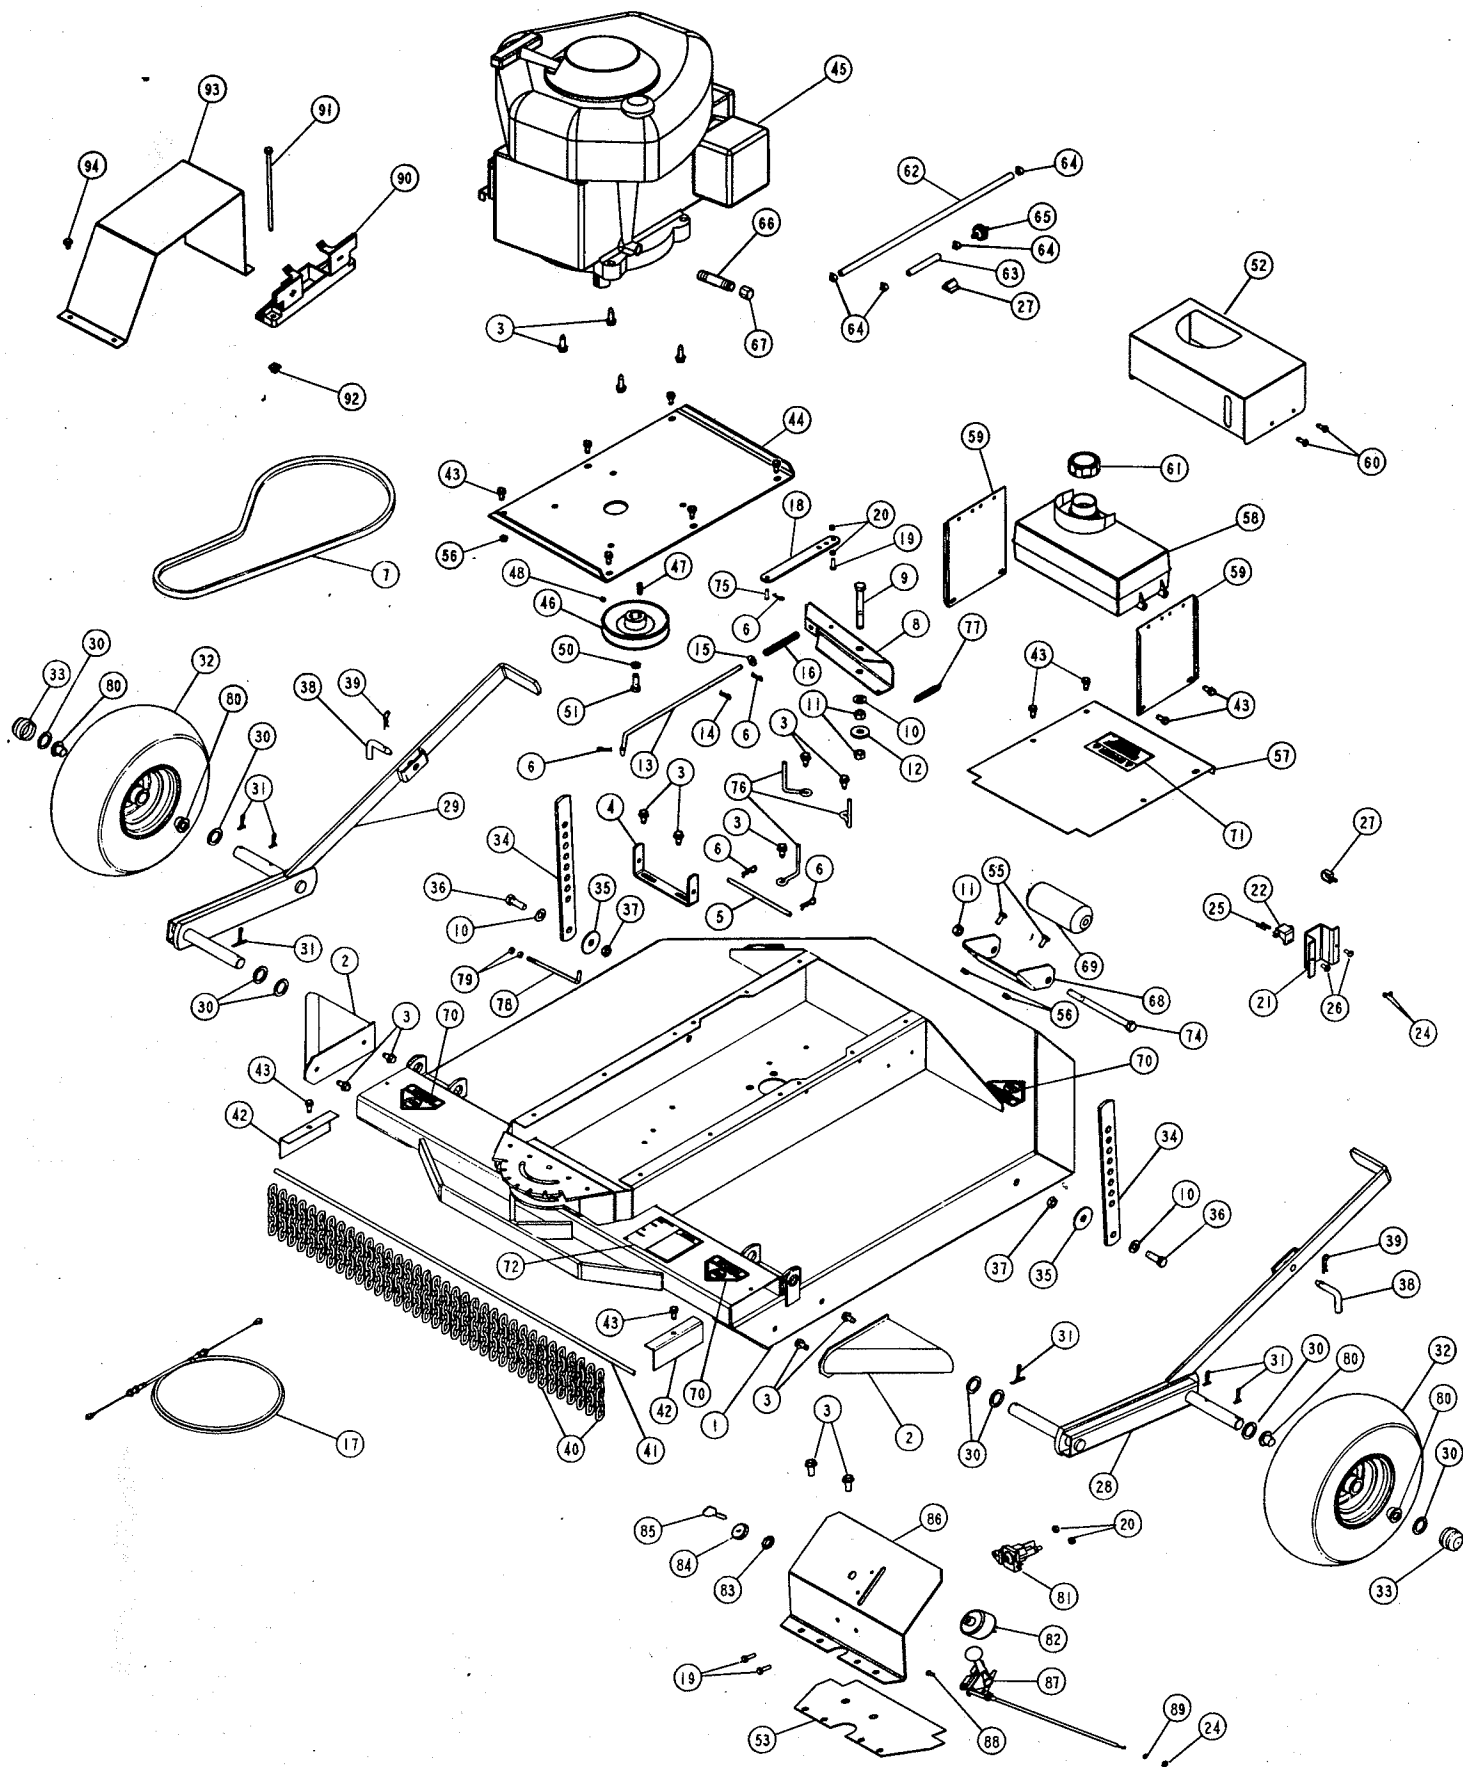

42" ROUGH CUT TRAILMOWER - MODEL 45-0362

42" ROUGH CUT TRAILMOWER - MODEL 45-0362

ITEM	PART NO.	DESCRIPTION	ITEM	PART NO.	DESCRIPTION
1.	HA24255	MOWER DECK	48.	HA115321	SCREW 5/16-18 X 5/16 SOC. SET
2.	HA24378	GUARD WHEEL	50.	43555	WASHER 7/16" LOCK
3.	HA23193	SCREW 3/8-16 X 1-1/4 THD. FORMING	51.	HA181668	BOLT 7/16-20 X 1-1/4 HEX HEAD
4.	HA24292	BRACKET BELT GUIDE	52.	25051	COVER, GAS TANK
5.	HA24293	ROD BELT GUIDE	53.	25265	COVER, FRONT DRIVE
6.	HA3090	PIN HAIR COTTER	55.	43182	BOLT 5/16-18 X 3/4 HEX HEAD
7.	HA24294	V-BELT (B SEC. 60" O.C.)	56.	43064	NUT 5/16-18 HEX LOCK
8.	HA24295	CHANNEL CLUTCH LEVER	57.	25264	COVER, REAR DRIVE
9.	45100	BOLT 1/2-13 X 4" HEX HEAD	58.	HA23732	TANK GASOLINE
10.	HA120396	WASHER 1/2 FLAT	59.	HA24317	PLATE FUEL TANK
11.	43262	NUT 1/2-13 HEX LOCK	60.	HA163318	SCREW 1/4-14 X 7/8 TAPPING PAN HEAD
12.	HA14232	WASHER FLAT	61.	HA23733	CAP GASOLINE TANK
13.	HA24296	ROD CLUTCH LINK	62.	48837	HOSE FUEL TANK LONG
14.	44101	PIN, COTTER 3/32" X 3/4"	63.	HA24455	HOSE FUEL TANK SHORT
15.	43081	WASHER FLAT 5/16" STD. WRT.	64.	HA23792	CLAMP FUEL LINE
16.	HA24297	SPRING CLUTCH	65.	HA23791	FILTER FUEL LINE
17.	49165	CLUTCH CABLE ASSY	66.	48095	PIPE
18.	25291	STRAP, CLUTCH ADJUSTING	67.	48096	CAP
19.	43661	BOLT, 1/4-20 X 1" HEX HEAD	68.	HA24310	BRACKET ROLLER
20.	43016	NUT 1/4-20 HEX LOCK	69.	HA12138	ROLLER MOWER
21.	25262	BRACKET INTERLOCK MOUNTING	70.	HA12315	DECAL DANGER (HAND)
22.	HA23199	SWITCH INTERLOCK	71.	HA12314	DECAL DANGER
24.	712-0121	NUT #10-24 HEX	72.	HA24431	DECAL OPERATION/CAUTION
25.	47078	SCREW #10-24 X 3/4"	74.	HA126145	BOLT 1/2-13 X 7" HEX HEAD
26.	48840	SCREW 1/4-20 WASHER HEAD	75.	43982	PIN, CLEVIS 1/4" X 5/8"
27.	48298	CLIP, CORD	76.	HA22981	BELT GUIDE
28.	HA24300	WHEEL MOUNTING BRACKET L.H.	77.	HA24298	SPRING RETURN
29.	HA24301	WHEEL MOUNTING BRACKET R.H.	78.	49156	ROD, CABLE GUIDE
30.	HA4143	WASHER FLAT	79.	43013	NUT 1/4-20 HEX
31.	HA137258	PIN COTTER 3/16" X 1-3/4"	80.	44488	WHEEL BEARING
32.	HA24308	TIRE	81.	HA23754	SOLENOID
33.	HA23229	CAP HUB	82.	HA23749	STARTER SWITCH
34.	HA24309	STRAP ADJUSTING	83.	HA23750	SWITCH MOUNTING NUT
35.	HA6979	WASHER FLAT	84.	HA23757	SWITCH COVER
36.	43020	BOLT 1/2-13 X 1-1/2 HEX HEAD	85.	HA23752	KEY
37.	43019	NUT 1/2-13 HEX JAM	86.	25286	PLATE, SWITCH MOUNTING
38.	HA23220	PIN LOCATING	87.	49201	THROTTLE
39.	47134	PIN HAIR COTTER .08" X 1.58"	88.	45040	SCREW, #10-24 X 1/2
40.	HA24311	CHAIN DEFLECTOR	89.	736-0722	LOCK WASHER, #10
41.	HA24312	ROD CHAIN	90.	49198	BATTERY HOLD DOWN
42.	HA24313	BRACKET CHANNEL	91.	49199	BOLT, BATTERY
43.	HA9131	SCREW SELF THREADING	92.	49200	NUT, PLASTIC
44.	25263	PLATE ENGINE MOUNTING	93.	25287	BATTERY COVER
45.	280H070130E1*	ENGINE, 14.5 HP	94.	48840	SCREW, 1/4-20 X 1/2 HEX HEAD
46.	HA24457	PULLEY			
47.	HA3073	KEY 1/4" SQ. X 1"			

* Order engine repair parts from your nearest Briggs & Stratton dealer.

SpeedPart the fastest way to purchase parts www.speedepart.com