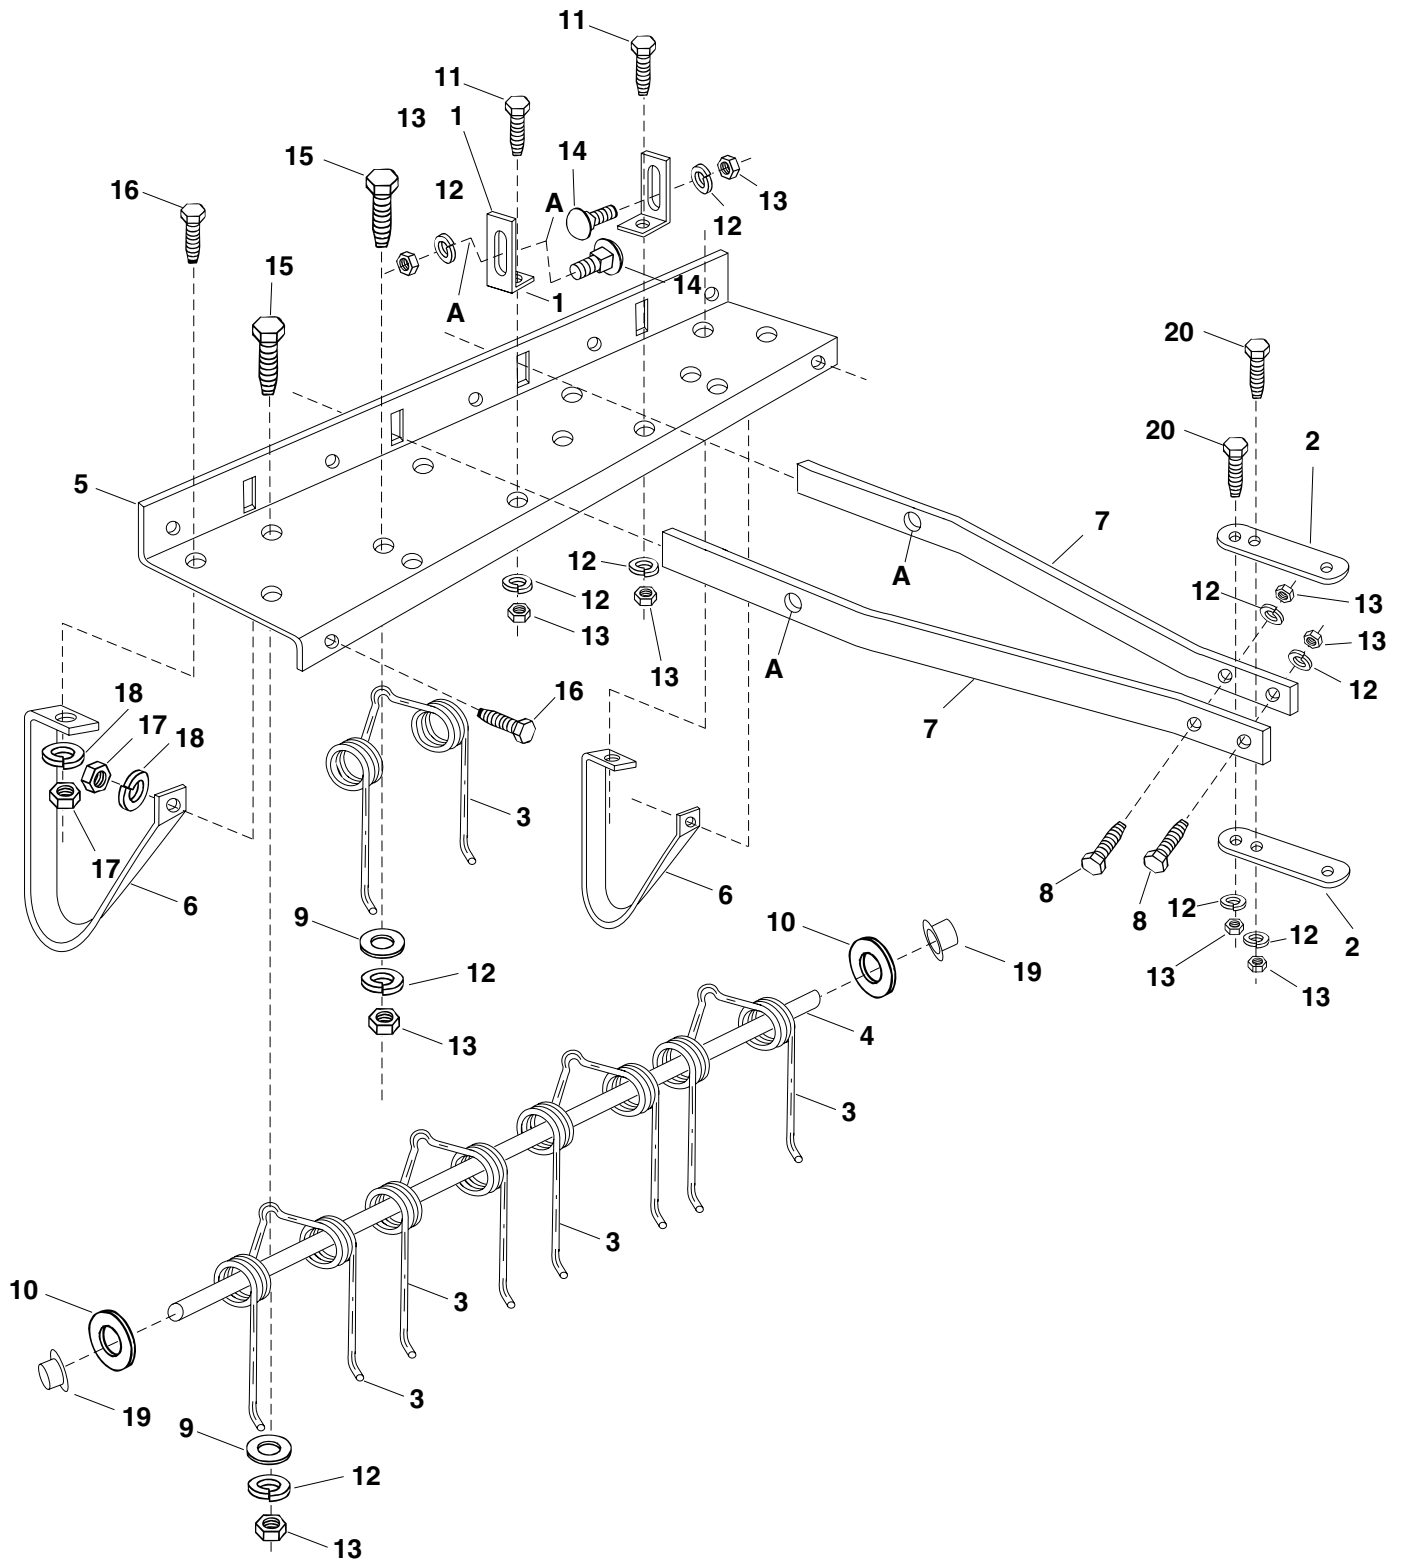

DE - THATCHER MODEL NO. 45-0235

REPAIR PARTS LIST FOR 32" DE-THATCHER MODEL #45-0235

REF. NO.	PART NO.	QTY.	DESCRIPTION	REF. NO.	PART NO.	QTY.	DESCRIPTION
1	23442	2	Bracket, Hitch Arm Mount	12	43086	17	Lock washer, 5/16" Spring Type
2	23981	2	Bracket, Hitch	13	43083	17	Nut, 5/16-18 PLTD
3	43783	9	Spring, Tine	14	44326	2	Bolt, Carriage 5/16-18 x 1"
4	46081	1	Rod	15	43063	9	Bolt, Hex 5/16-18 x 1"
5	23541	1	Shield, Tine Mounting	16	43012	4	Bolt, Hex 1/4" x 3/4"
6	23995	2	Gauge, Runner	17	43178	4	Nut, Hex 1/4-20 PLTD
7	23914	2	Arm, Hitch Mount	18	43177	4	Lock Washer, Spring 1/4 PLTD
8	43684	2	Bolt, Hex 5/16-18 x 1-1/4	19	726-0106	2	Palnut 1/4"
9	43070	9	Washer, 3/8"	20	44180	2	Hex Bolt 5/16" x 2"
10	43572	2	Washer, 1-1/2"	21	46093	1	Owners Manual
11	43182	2	Bolt, Hex 5/16-18 x 3/4				